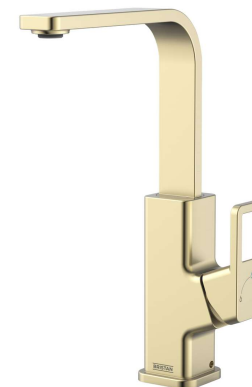

Fern – Black
FRN EFSNK BLK
RRP £171

Fern – Stainless Steel
FRN EFSNK SS
RRP £171

Maple Full Range

NEW
PRODUCT

Maple – Chrome
MPL EFSNK C
RRP £160

Maple – Black
MPL EFSNK BLK
RRP £176

Maple – Stainless Steel
MPL EFSNK SS
RRP £176

Spruce Full Range

NEW
PRODUCT

Spruce – Chrome
SPR EFSNK C
RRP £210

Spruce – Gun Metal
SPR EFSNK GM
RRP £226

Spruce – Stainless Steel
SPR EFSNK SS
RRP £226

Spruce – Brushed Brass
SPR EFSNK BB
RRP £226

Spruce – Black
SPR EFSNK BLK
RRP £226

Pine Full Range

NEW
PRODUCT

Pine – Chrome
PNE EFSNK C
RRP £210

Pine – Black
PNE EFSNK BLK
RRP £226

Pine – Brushed Brass
PNE EFSNK BB
RRP £226

Pine – Gunmetal
PNE EFSNK GM
RRP £226

Pine – Stainless Steel
PNE EFSNK SS
RRP £226